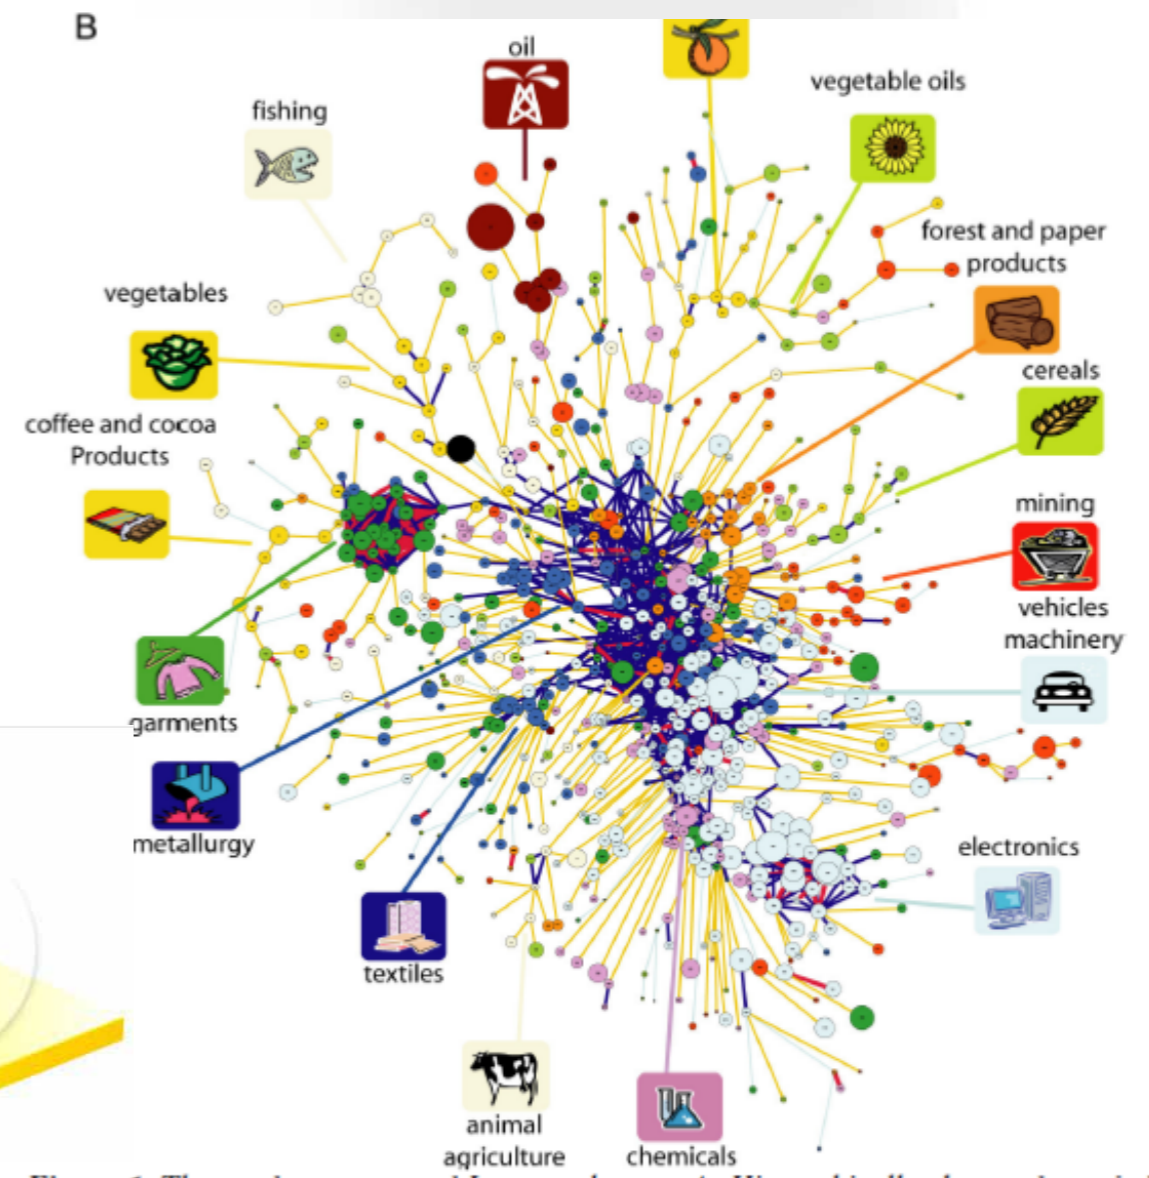

# Futuristic interfaces 2

# Various future tech images

# Various

**Figure 1.** The product space and Leamer clusters. **A.** Hierarchically clustered proximity matrix representing the 775 SITC-4 product classes exported in the 1998-2000 period. **B.** Network representation of the product space. This network was laid out using a force spring algorithm and retouched by hand.