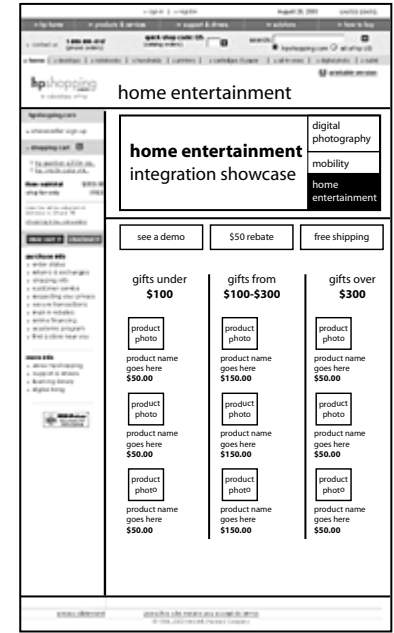

# Integration Showcase

Frames Solution

08/23/03

home page

digital photography  
integration showcase page

mobility  
integration showcase page

home entertainment  
integration showcase page

clicking a product photo or name  
will refresh the catalog frame  
with the product detail and  
users can add to cart

the integration showcase  
is persistent so users can  
click a showcase tab to  
see a catalog of products

product detail page