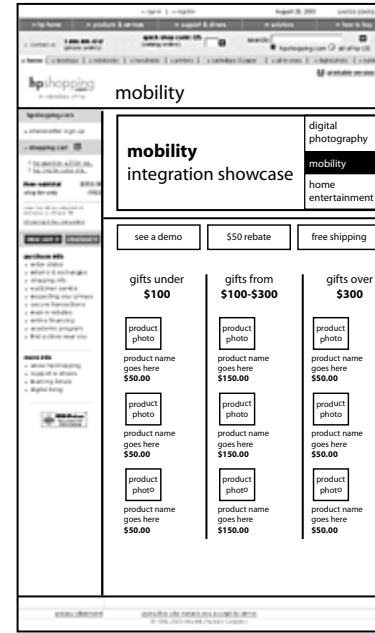

# Integration Showcase

Frames Solution

08/23/03

home page

digital photography  
integration showcase page

mobility  
integration showcase page

home entertainment  
integration showcase page

clicking a product photo or name  
will refresh the catalog frame  
with the product detail and  
users can add to cart

the integration showcase  
is persistent so users can  
click a showcase tab to  
see a catalog of products

product detail page