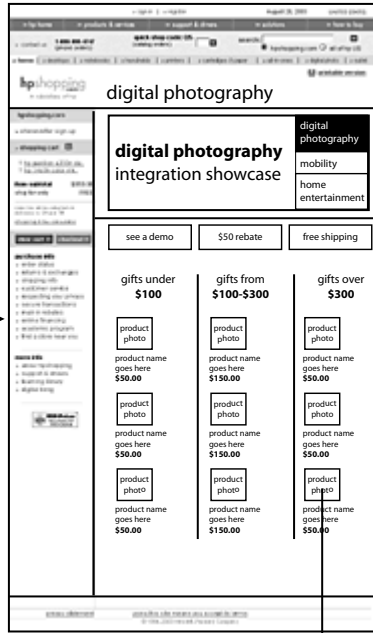

# Integration Showcase

Frames Solution

08/23/03

home page

digital photography  
integration showcase page

mobility  
integration showcase page

home entertainment  
integration showcase page

clicking a product photo or name  
will refresh the catalog frame  
with the product detail and  
users can add to cart

the integration showcase  
is persistent so users can  
click a showcase tab to  
see a catalog of products

product detail page