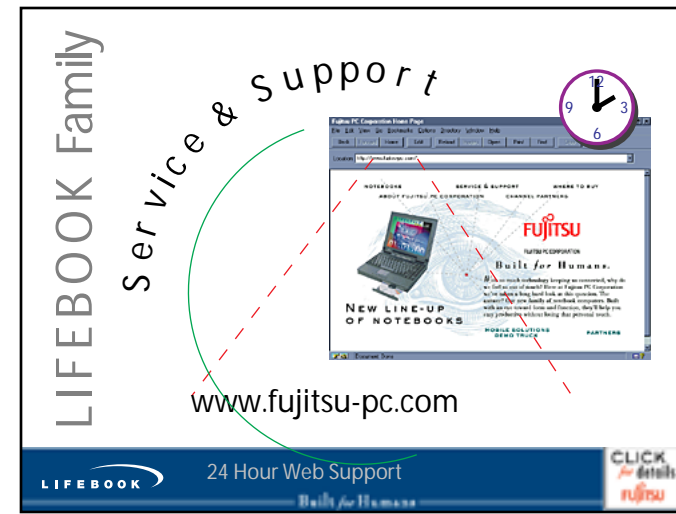

4. Third set of main points fade in as others fade out.

5. Computers in squares checkerboard in to cover background and "State of the Art" type pops on to screen.

6. "State of the Art" fades out and generic Lifebook appears with frame around monitor. Monitor screen reads "Active Matrix Screens".

7. MMX appears on computer monitor "and USB" slides into position from top of screen.

8. Computer and type fade out leaving images of computers in squares still faded back. One of the squares becomes color photo of person.

9. Computers in squares background wipes off and square image of person expands out in to circle shape showing person is speaking on phone. "Service & Support" type curves into screen.

10. "Call Us Anytime" appears on the screen and "1-800-8-FUJITSU" appears one letter at a time as if dialing the number.