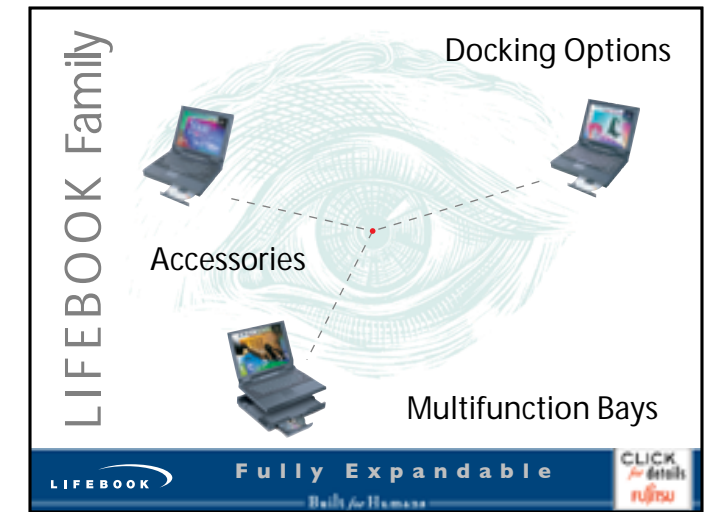

1. Lifebook Family type wipes down onto screen.

2. Eye fades in and computers animate from small to large with lines behind them. Main points fade in.

3. "Built for Humans" exits the screen and the previous main points fade out as new main points fade in, in different positions.

4. Third set of main points fade in as others fade out.

5. Computers in squares checkerboard in to cover background and "State of the Art" type pops on to screen.

6. "State of the Art" fades out and generic Lifebook appears with frame around monitor. Monitor screen reads "Active Matrix Screens".

7. MMX appears on computer monitor "and USB" slides into position from top of screen.

8. Computer and type fade out leaving images of computers in squares still faded back. One of the squares becomes color photo of person.

13. Elements leave screen in different directions.

14. Logo appears.

Begin Loop