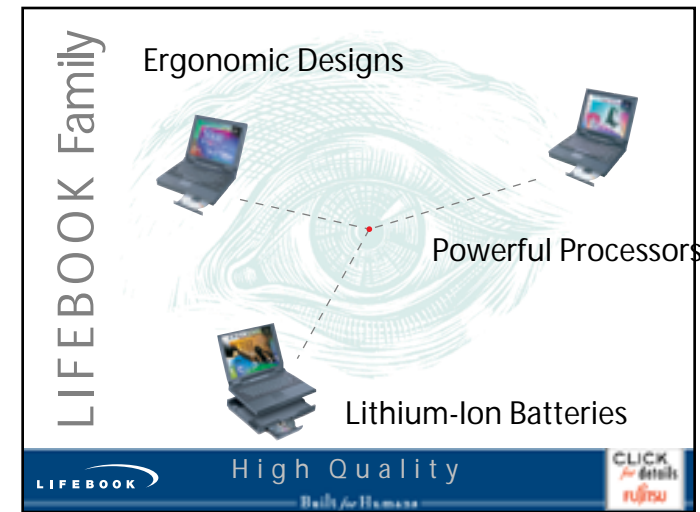

1. Lifebook Family type wipes down onto screen.

2. Eye fades in and computers animate from small to large with lines behind them. Main points fade in.

3. "Built for Humans" exits the screen and the previous main points fade out as new main points fade in, in different positions.

4. Third set of main points fade in as others fade out.

5. Computers in squares checkerboard in to cover background and "State of the Art" type pops on to screen.

6. "State of the Art" fades out and generic Lifebook appears with frame around monitor. Monitor screen reads "Active Matrix Screens".